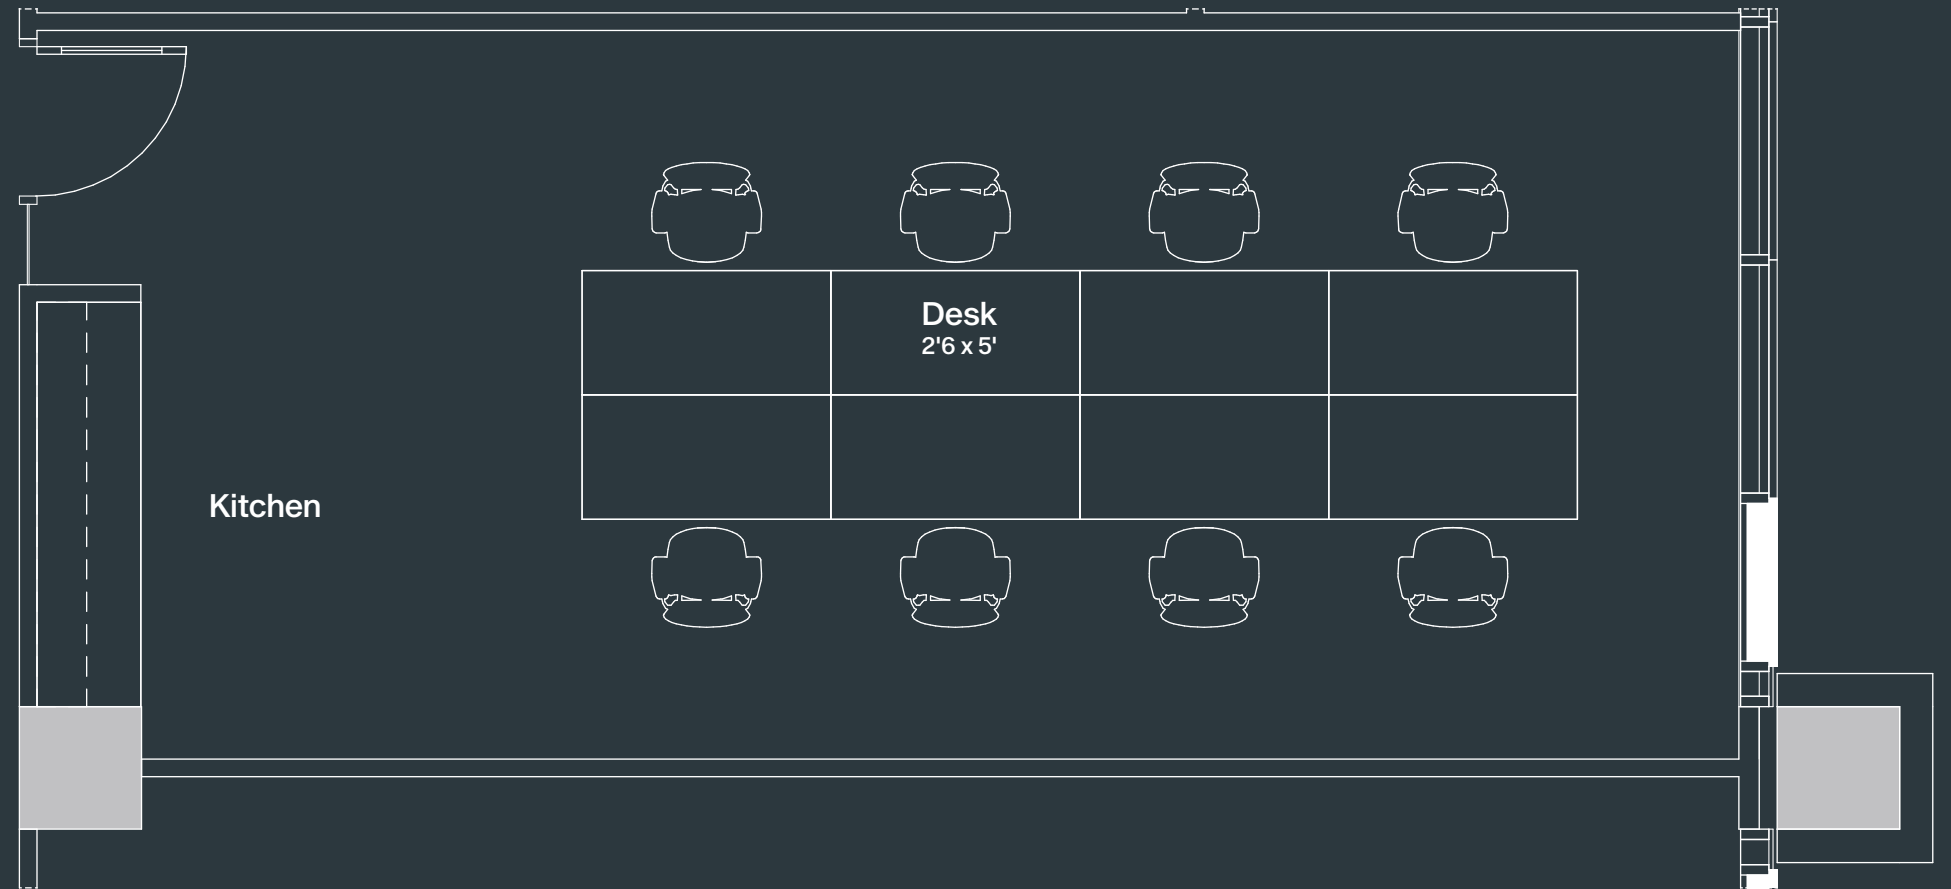

TERRACE

Full Plate

profile **ROBSON**

Floorplates

LEVEL 07-11

Boutique Units

[See Virtual Walkthrough](#) →

LEVEL 07-11

[See Virtual Walkthrough](#) →

LEVEL 12

[See Virtual Walkthrough](#) →

LEVEL 12

MEZZANINE

Boutique Unit 745 SF

profile **ROBSON**

PROFESSIONAL SERVICES

Test Fits

Boutique Unit 533 SF

profile **ROBSON**

CREATIVE
STUDIO

Test Fits

Boutique Unit 1,280 SF

profile **ROBSON**

REAL ESTATE SERVICES