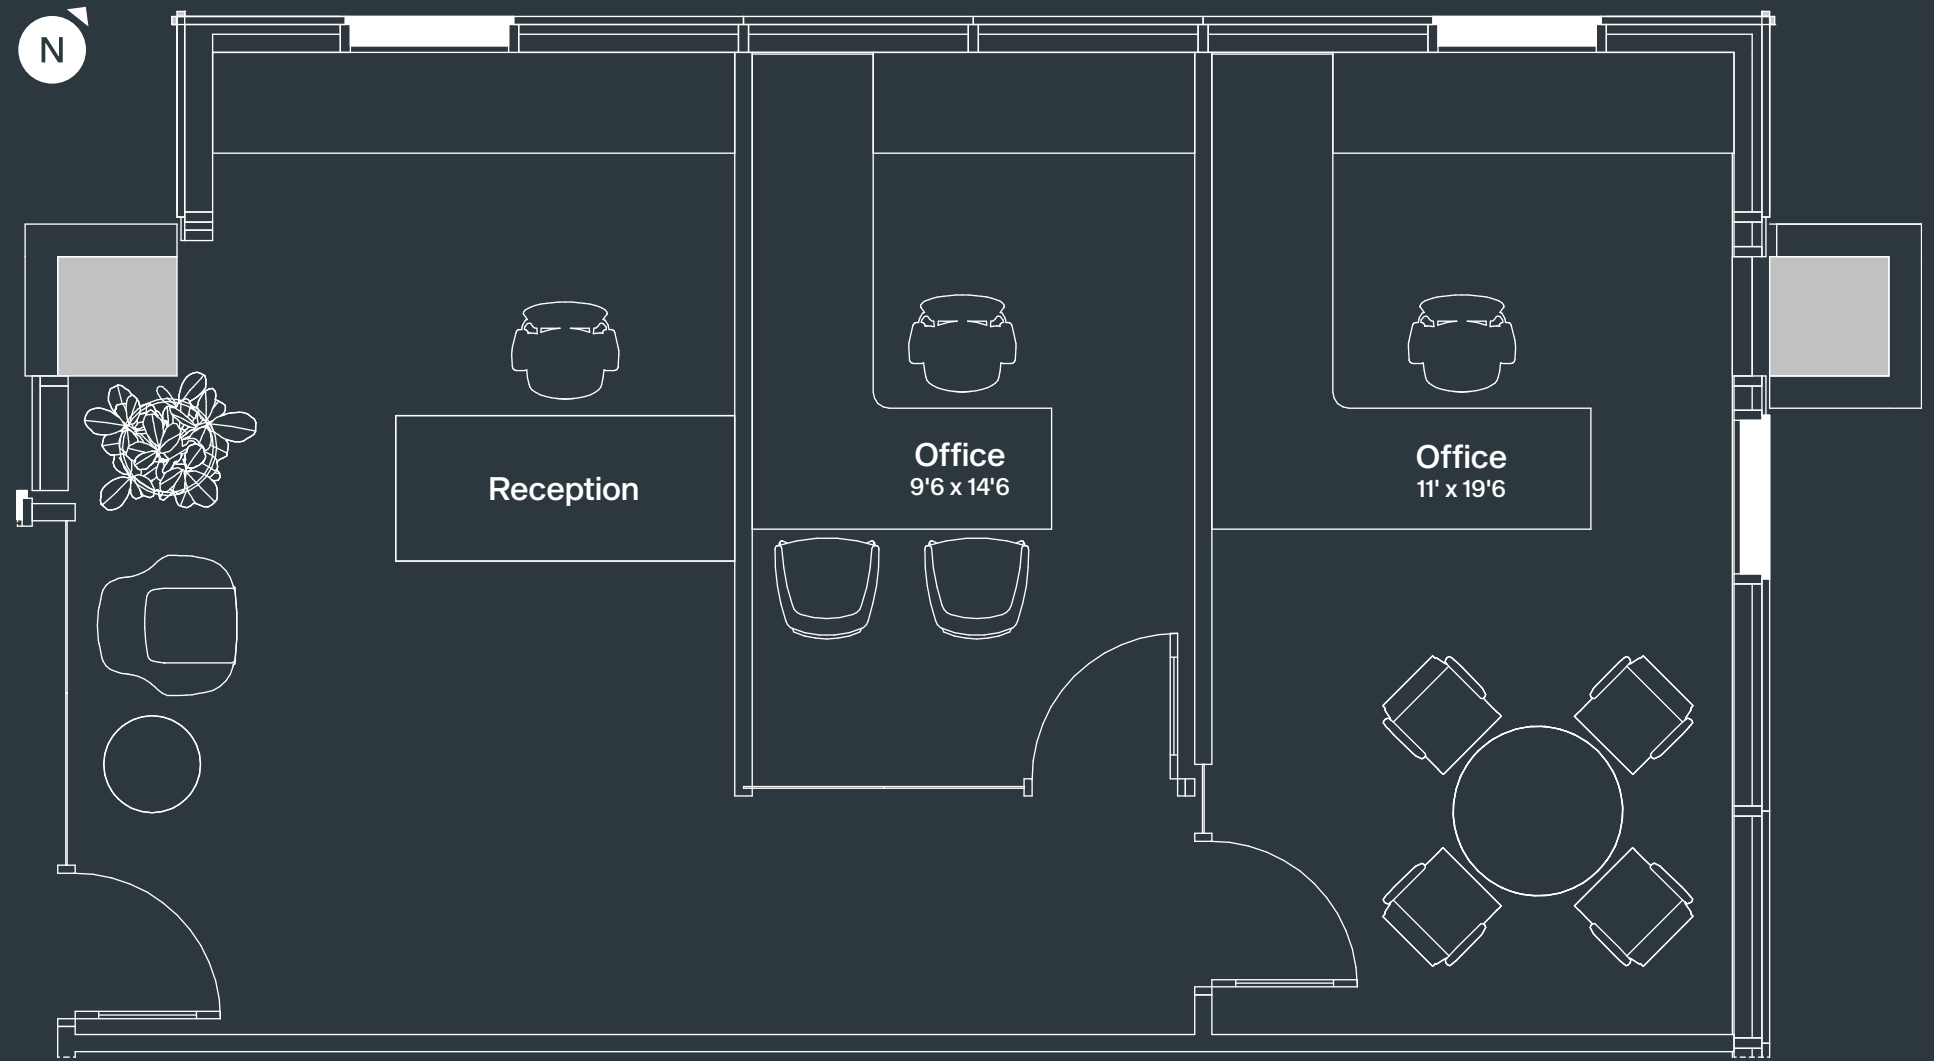

TERRACE

Full Plate

profile **ROBSON**

Floorplates

LEVEL 07-11

Boutique Units

[See Virtual Walkthrough](#) →

LEVEL 07-11

[See Virtual Walkthrough](#) →

LEVEL 12

[See Virtual Walkthrough](#) →

LEVEL 12

MEZZANINE

Boutique Unit 745 SF

profile **ROBSON**

PROFESSIONAL SERVICES

Test Fits

Boutique Unit 533 SF

profile **ROBSON**

CREATIVE
STUDIO

Test Fits

Boutique Unit 1,280 SF

profile **ROBSON**

REAL ESTATE SERVICES