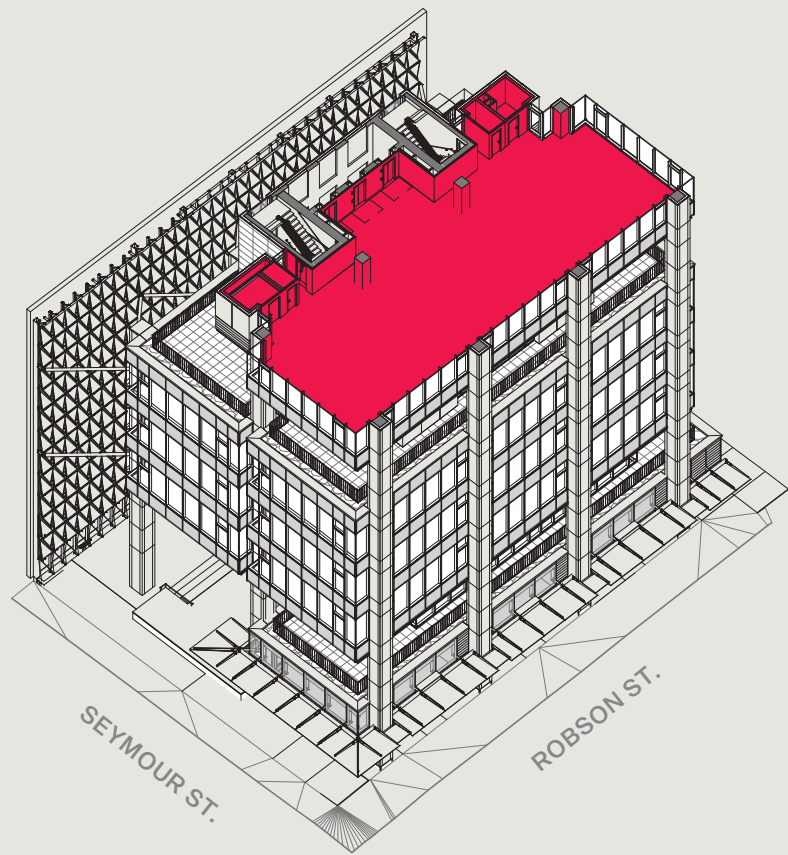

LEVEL 02

TERRACE

Full Plate

LEVEL 03-05

Boutique Units

LEVEL 03-05

LEVEL 06

AMENITY &

TERRACE

Full Plate

profile **ROBSON**

Floorplates

LEVEL 07-11

Boutique Units

[See Virtual Walkthrough](#) →

LEVEL 07-11

[See Virtual Walkthrough](#) →

LEVEL 12

[See Virtual Walkthrough](#) →

LEVEL 12

MEZZANINE

Boutique Unit 745 SF

profile **ROBSON**

PROFESSIONAL SERVICES

Test Fits

Boutique Unit 533 SF

profile **ROBSON**

CREATIVE
STUDIO

Test Fits

Boutique Unit 1,280 SF

profile **ROBSON**

REAL ESTATE SERVICES