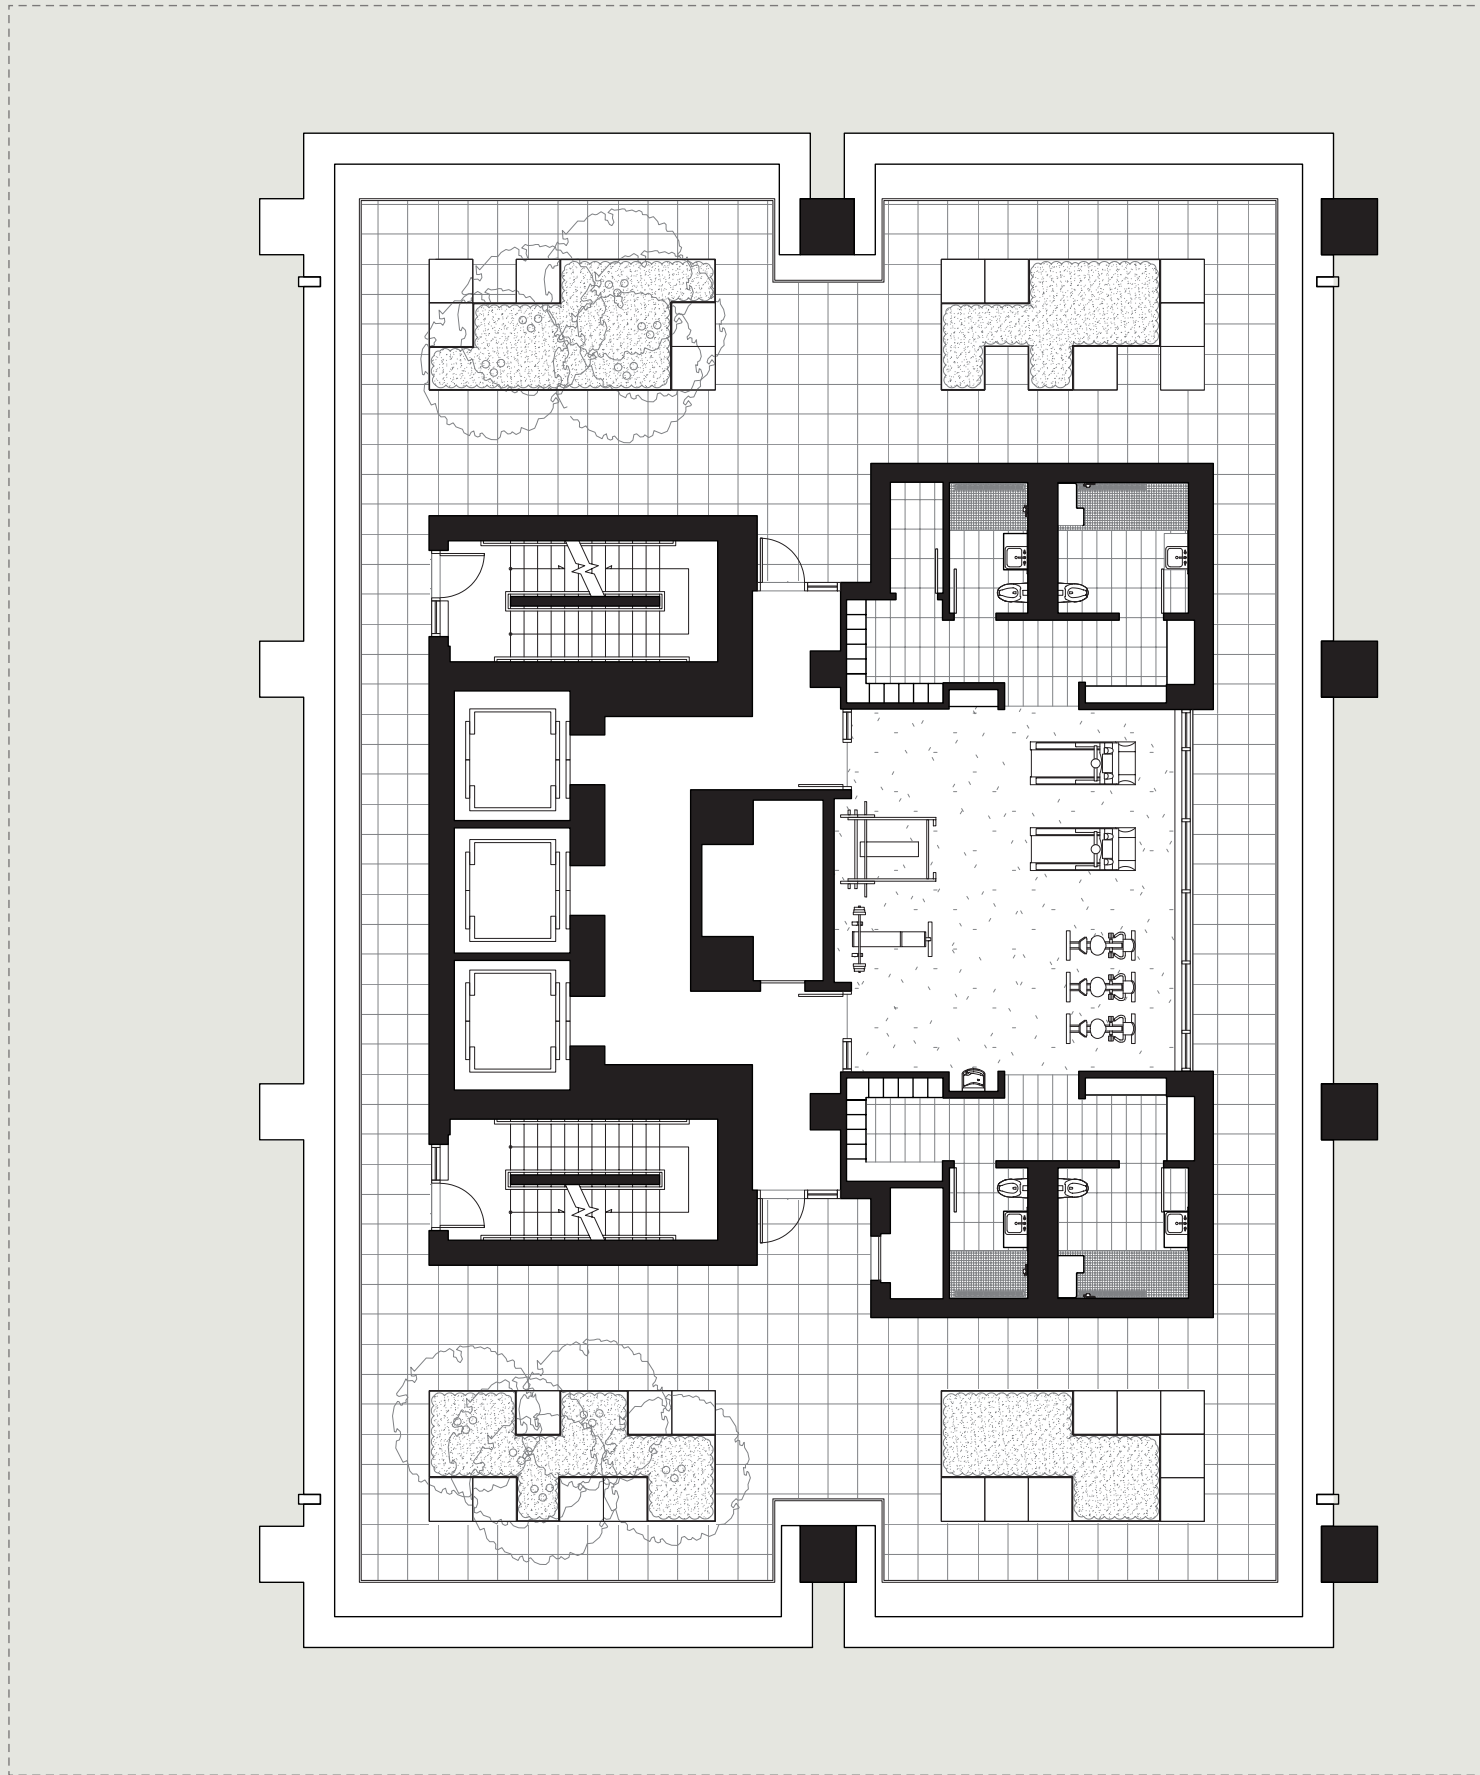

LEVEL 02

TERRACE

Full Plate

LEVEL 03-05

Boutique Units

LEVEL 03-05

LEVEL 06

AMENITY &

TERRACE

Full Plate

profile **ROBSON**

Floorplates

LEVEL 07-11

Boutique Units

[See Virtual Walkthrough](#) →

LEVEL 07-11

[See Virtual Walkthrough](#) →

LEVEL 12

[See Virtual Walkthrough](#) →

LEVEL 12

MEZZANINE

Boutique Unit 745 SF

profile **ROBSON**

PROFESSIONAL SERVICES

Test Fits

Boutique Unit 533 SF

profile **ROBSON**

CREATIVE
STUDIO

Test Fits

Boutique Unit 1,280 SF

profile **ROBSON**

REAL ESTATE SERVICES