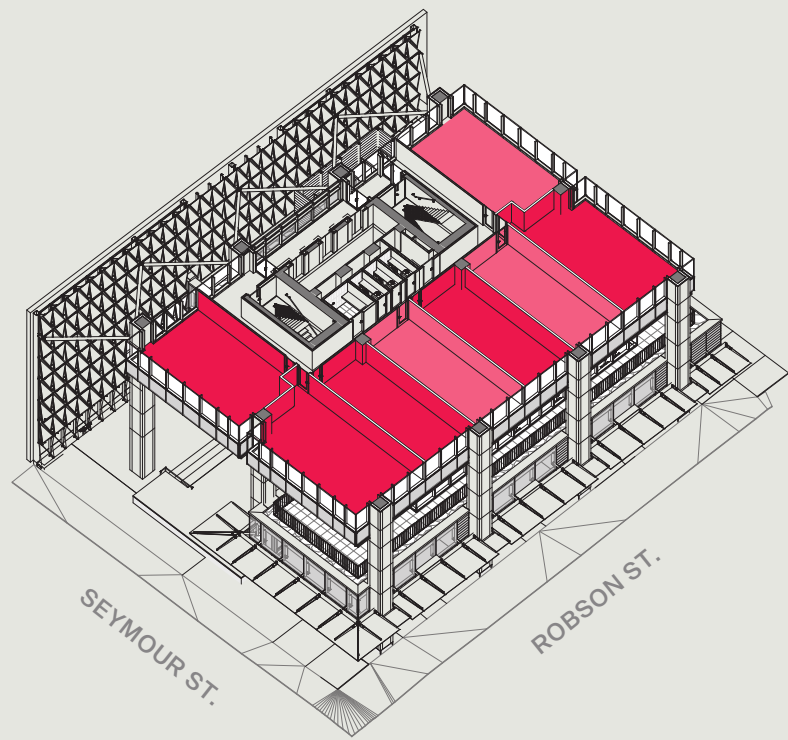

LEVEL 02

TERRACE

Full Plate

LEVEL 03-05

Boutique Units

LEVEL 03-05

LEVEL 06

AMENITY &

TERRACE

Full Plate

profile **ROBSON**

Floorplates

LEVEL 07-11

Boutique Units

[See Virtual Walkthrough](#) →

LEVEL 07-11

[See Virtual Walkthrough](#) →

LEVEL 12

[See Virtual Walkthrough](#) →

LEVEL 12

MEZZANINE

Boutique Unit 745 SF

profile **ROBSON**

PROFESSIONAL SERVICES

Test Fits

Boutique Unit 533 SF

profile **ROBSON**

CREATIVE
STUDIO

Test Fits

Boutique Unit 1,280 SF

profile **ROBSON**

REAL ESTATE SERVICES