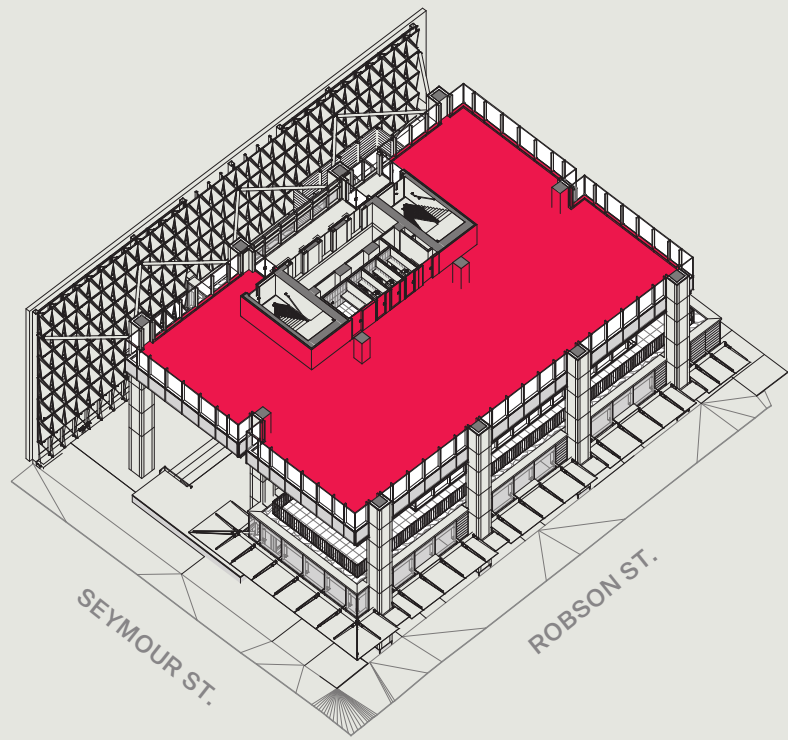

LEVEL 02

TERRACE

Full Plate

LEVEL 03-05

Boutique Units

LEVEL 03-05

LEVEL 06

AMENITY &

TERRACE

Full Plate

profile **ROBSON**

Floorplates

LEVEL 07-11

Boutique Units

[See Virtual Walkthrough](#) →

LEVEL 07-11

[See Virtual Walkthrough](#) →

LEVEL 12

[See Virtual Walkthrough](#) →

LEVEL 12

MEZZANINE

Boutique Unit 745 SF

profile **ROBSON**

PROFESSIONAL SERVICES

Test Fits

Boutique Unit 533 SF

profile **ROBSON**

CREATIVE
STUDIO

Test Fits

Boutique Unit 1,280 SF

profile **ROBSON**

REAL ESTATE SERVICES