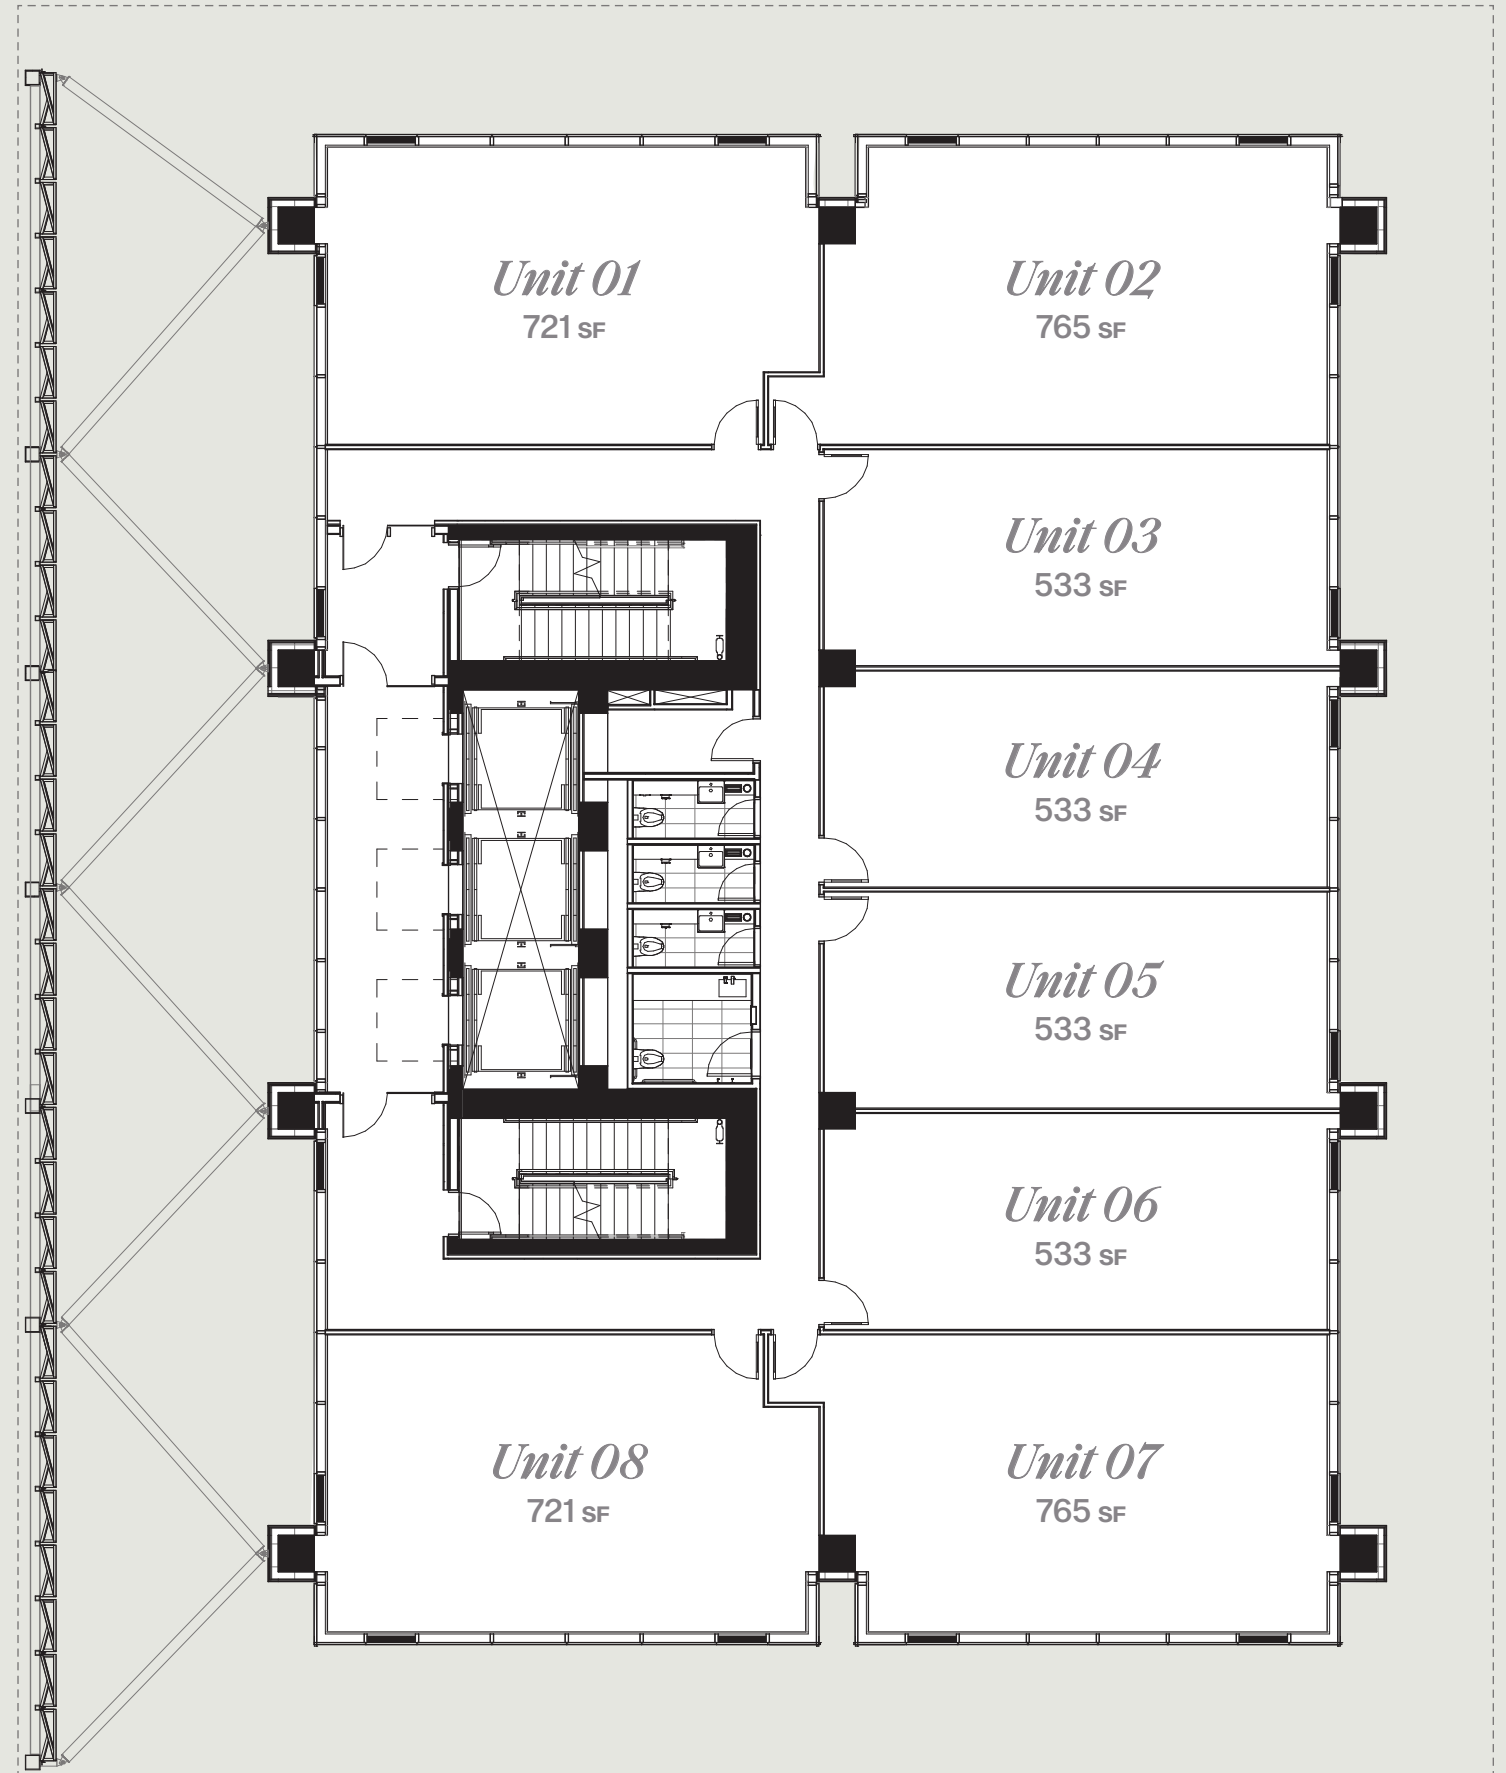

LEVEL 02

TERRACE

Full Plate

LEVEL 03-05

Boutique Units

LEVEL 03-05

LEVEL 06

AMENITY &

TERRACE

Full Plate

profile **ROBSON**

Floorplates

LEVEL 07-11

Boutique Units

[See Virtual Walkthrough](#) →

LEVEL 07-11

[See Virtual Walkthrough](#) →

LEVEL 12

[See Virtual Walkthrough](#) →

LEVEL 12

MEZZANINE

Boutique Unit 745 SF

profile **ROBSON**

PROFESSIONAL SERVICES

Test Fits

Boutique Unit 533 SF

profile **ROBSON**

CREATIVE
STUDIO

Test Fits

Boutique Unit 1,280 SF

profile **ROBSON**

REAL ESTATE SERVICES