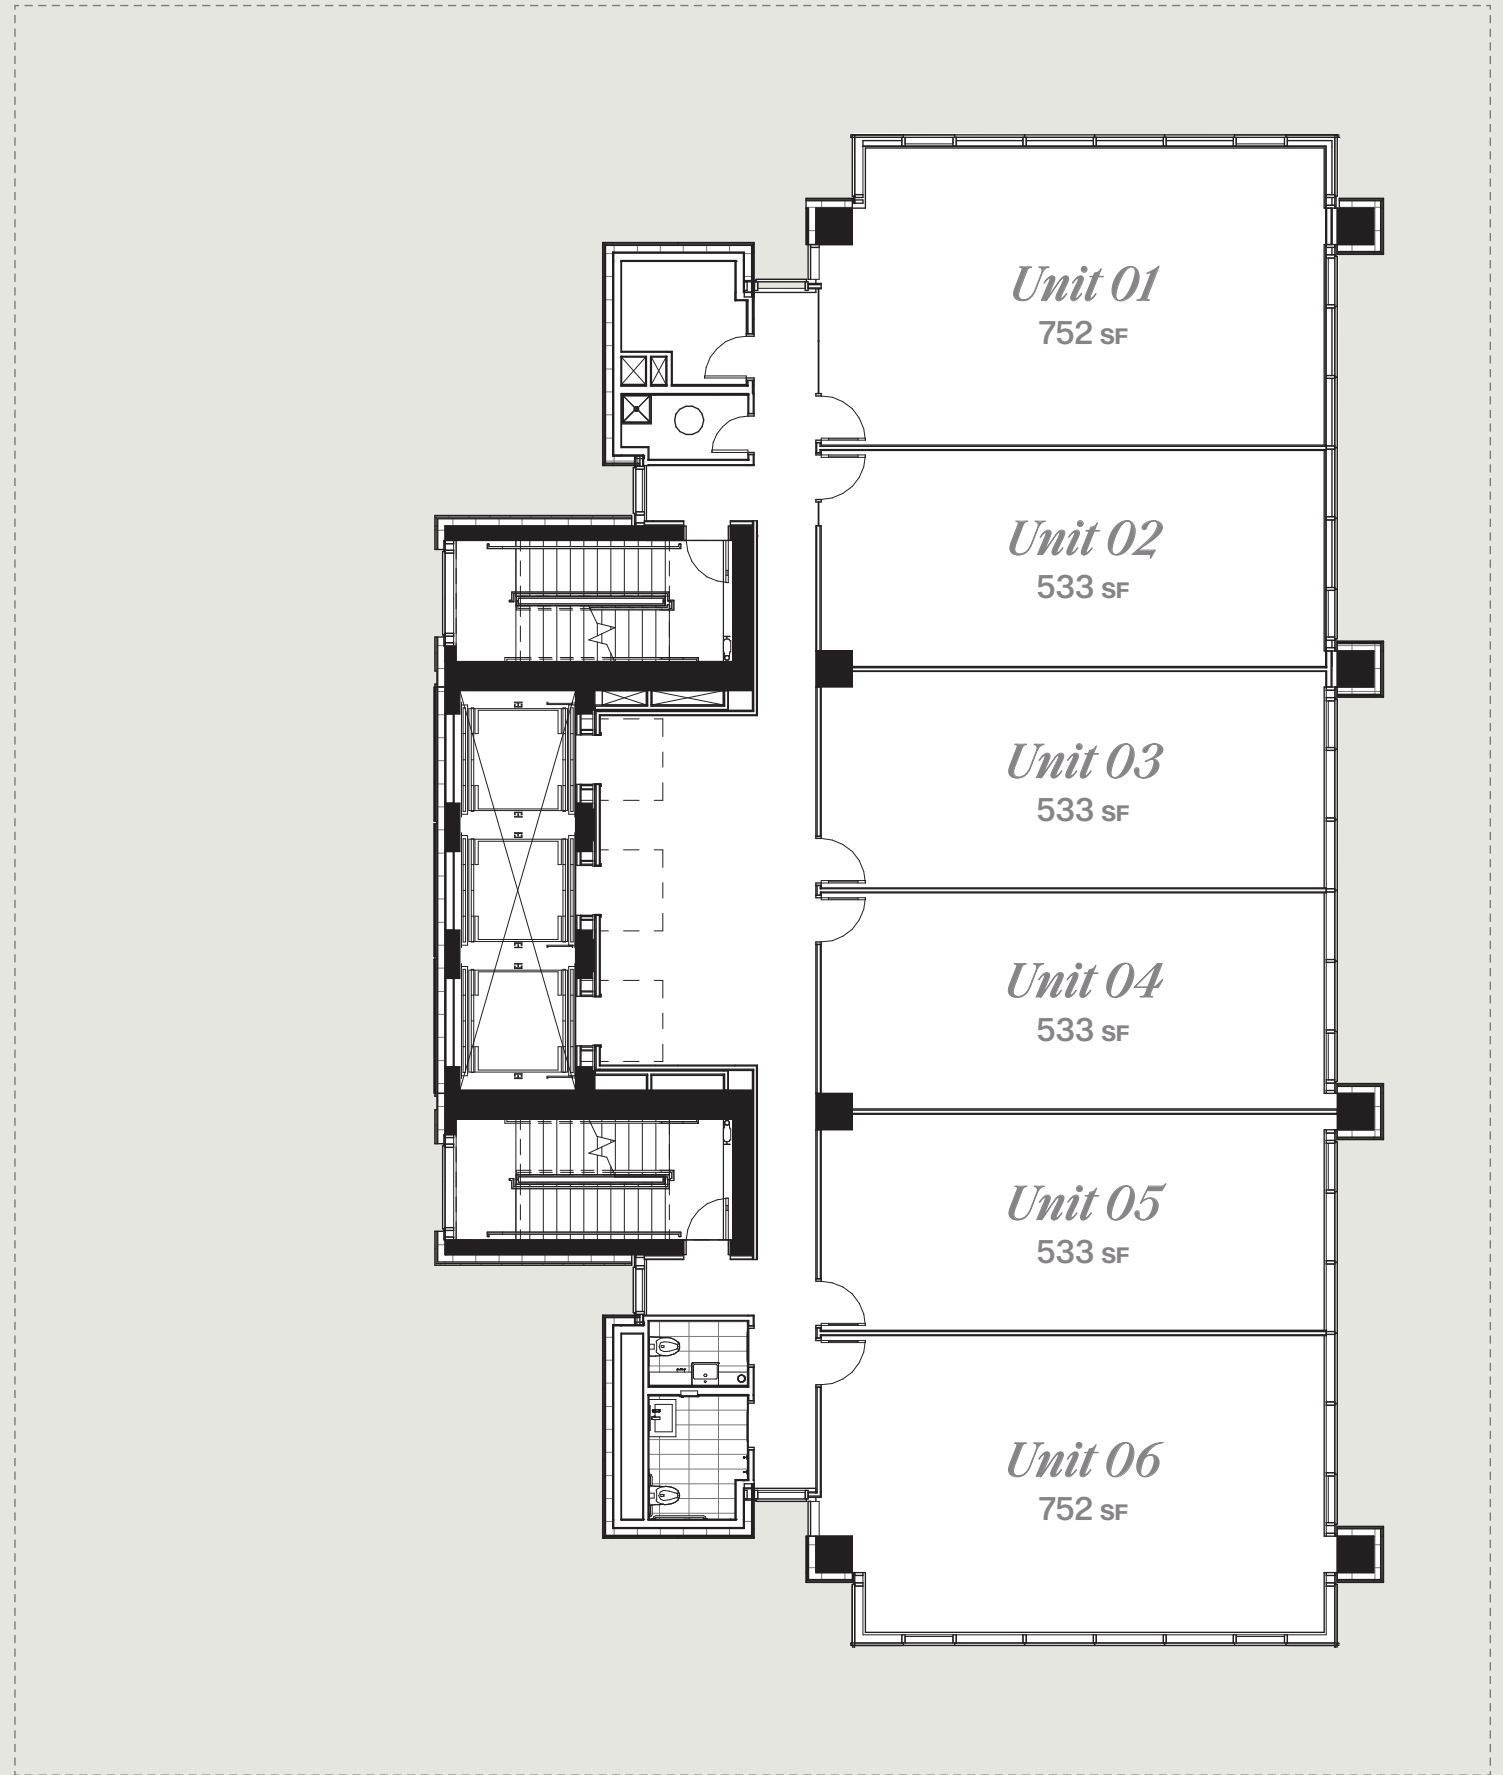

LEVEL 02

TERRACE

Full Plate

LEVEL 03-05

Boutique Units

LEVEL 03-05

LEVEL 06

AMENITY &

TERRACE

Full Plate

profile **ROBSON**

Floorplates

LEVEL 07-11

Boutique Units

[See Virtual Walkthrough](#) →

LEVEL 07-11

[See Virtual Walkthrough](#) →

LEVEL 12

[See Virtual Walkthrough](#) →

LEVEL 12

MEZZANINE

Boutique Unit 745 SF

profile **ROBSON**

PROFESSIONAL SERVICES

Test Fits

Boutique Unit 533 SF

profile **ROBSON**

CREATIVE
STUDIO

Test Fits

Boutique Unit 1,280 SF

profile **ROBSON**

REAL ESTATE SERVICES