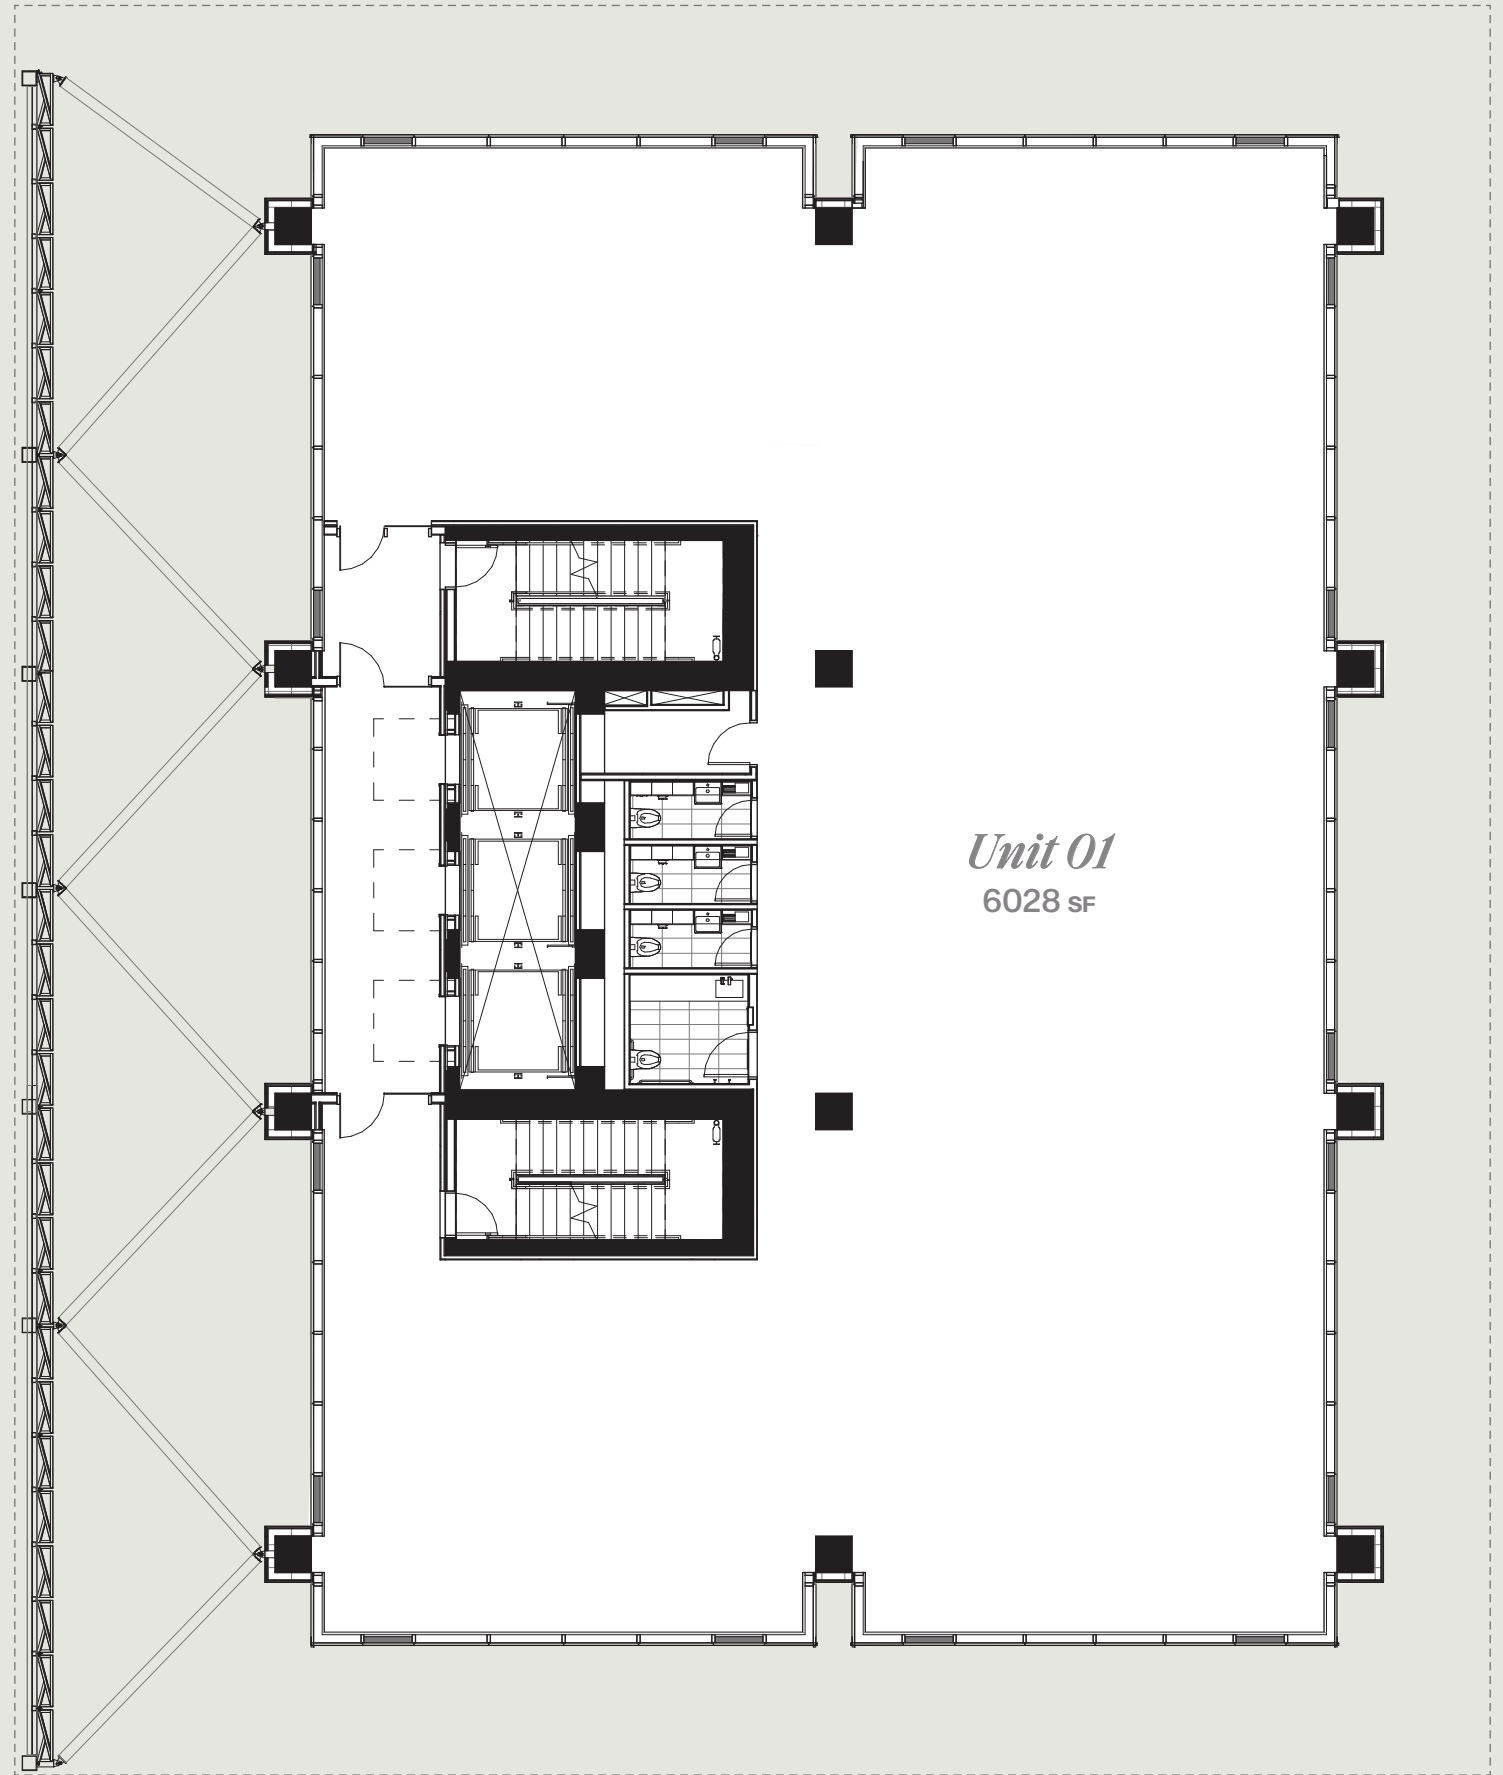

LEVEL 02

TERRACE

Full Plate

LEVEL 03-05

Boutique Units

LEVEL 03-05

LEVEL 06

AMENITY &

TERRACE

Full Plate

profile **ROBSON**

Floorplates

LEVEL 07-11

Boutique Units

[See Virtual Walkthrough](#) →

LEVEL 07-11

[See Virtual Walkthrough](#) →

LEVEL 12

[See Virtual Walkthrough](#) →

LEVEL 12

MEZZANINE

Boutique Unit 745 SF

profile **ROBSON**

PROFESSIONAL SERVICES

Test Fits

Boutique Unit 533 SF

profile **ROBSON**

CREATIVE
STUDIO

Test Fits

Boutique Unit 1,280 SF

profile **ROBSON**

REAL ESTATE SERVICES