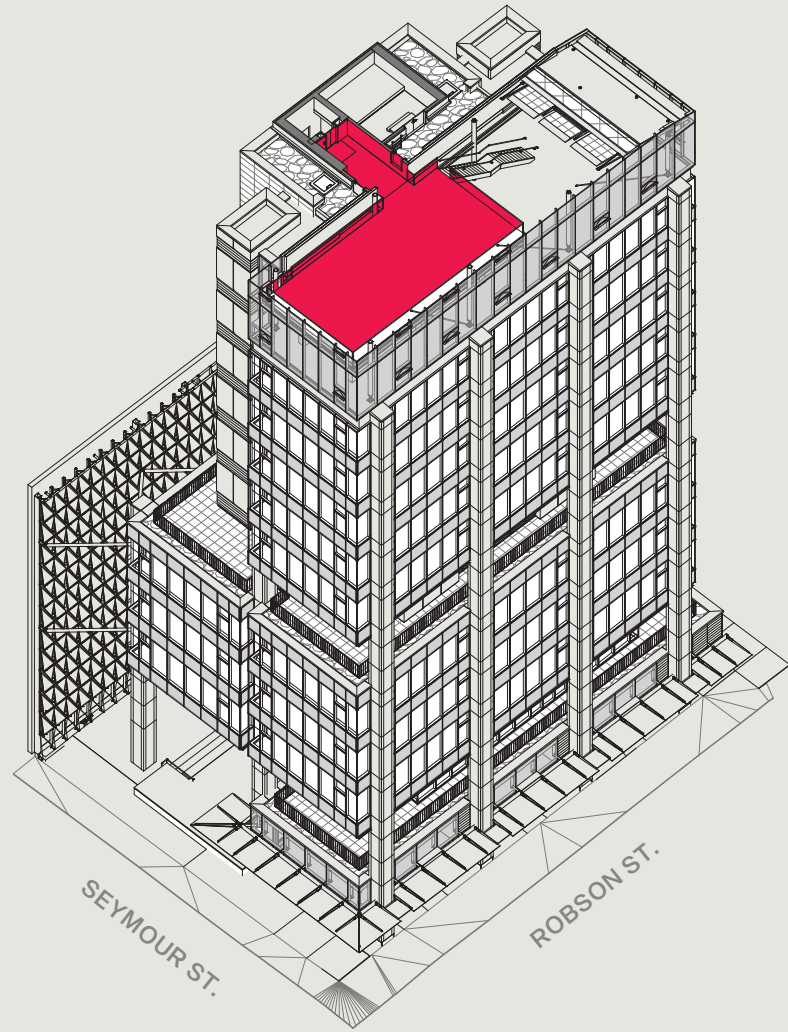

TERRACE

Full Plate

profile **ROBSON**

Floorplates

LEVEL 07-11

Boutique Units

[See Virtual Walkthrough](#) →

LEVEL 07-11

[See Virtual Walkthrough](#) →

LEVEL 12

[See Virtual Walkthrough](#) →

LEVEL 12

MEZZANINE

Boutique Unit 745 SF

profile **ROBSON**

PROFESSIONAL SERVICES

Test Fits

Boutique Unit 533 SF

profile **ROBSON**

CREATIVE
STUDIO

Test Fits

Boutique Unit 1,280 SF

profile **ROBSON**

REAL ESTATE SERVICES