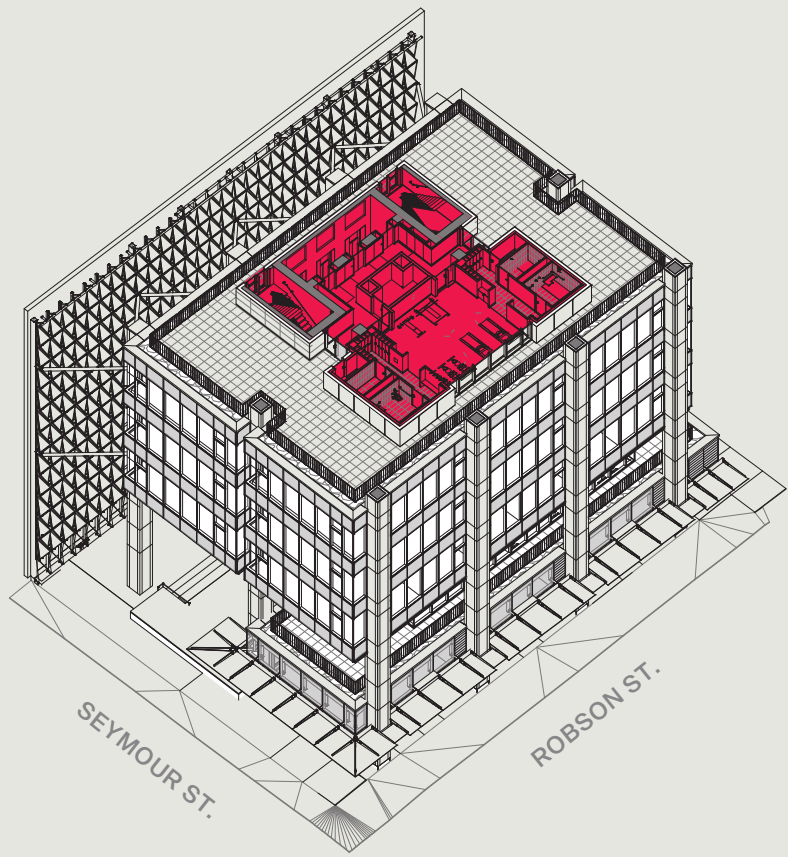

LEVEL 02

TERRACE

Full Plate

LEVEL 03-05

Boutique Units

LEVEL 03-05

LEVEL 06

AMENITY &

TERRACE

Full Plate

profile **ROBSON**

Floorplates

LEVEL 07-11

Boutique Units

[See Virtual Walkthrough](#) →

LEVEL 07-11

[See Virtual Walkthrough](#) →

LEVEL 12

[See Virtual Walkthrough](#) →

LEVEL 12

MEZZANINE

Boutique Unit 745 SF

profile **ROBSON**

PROFESSIONAL SERVICES