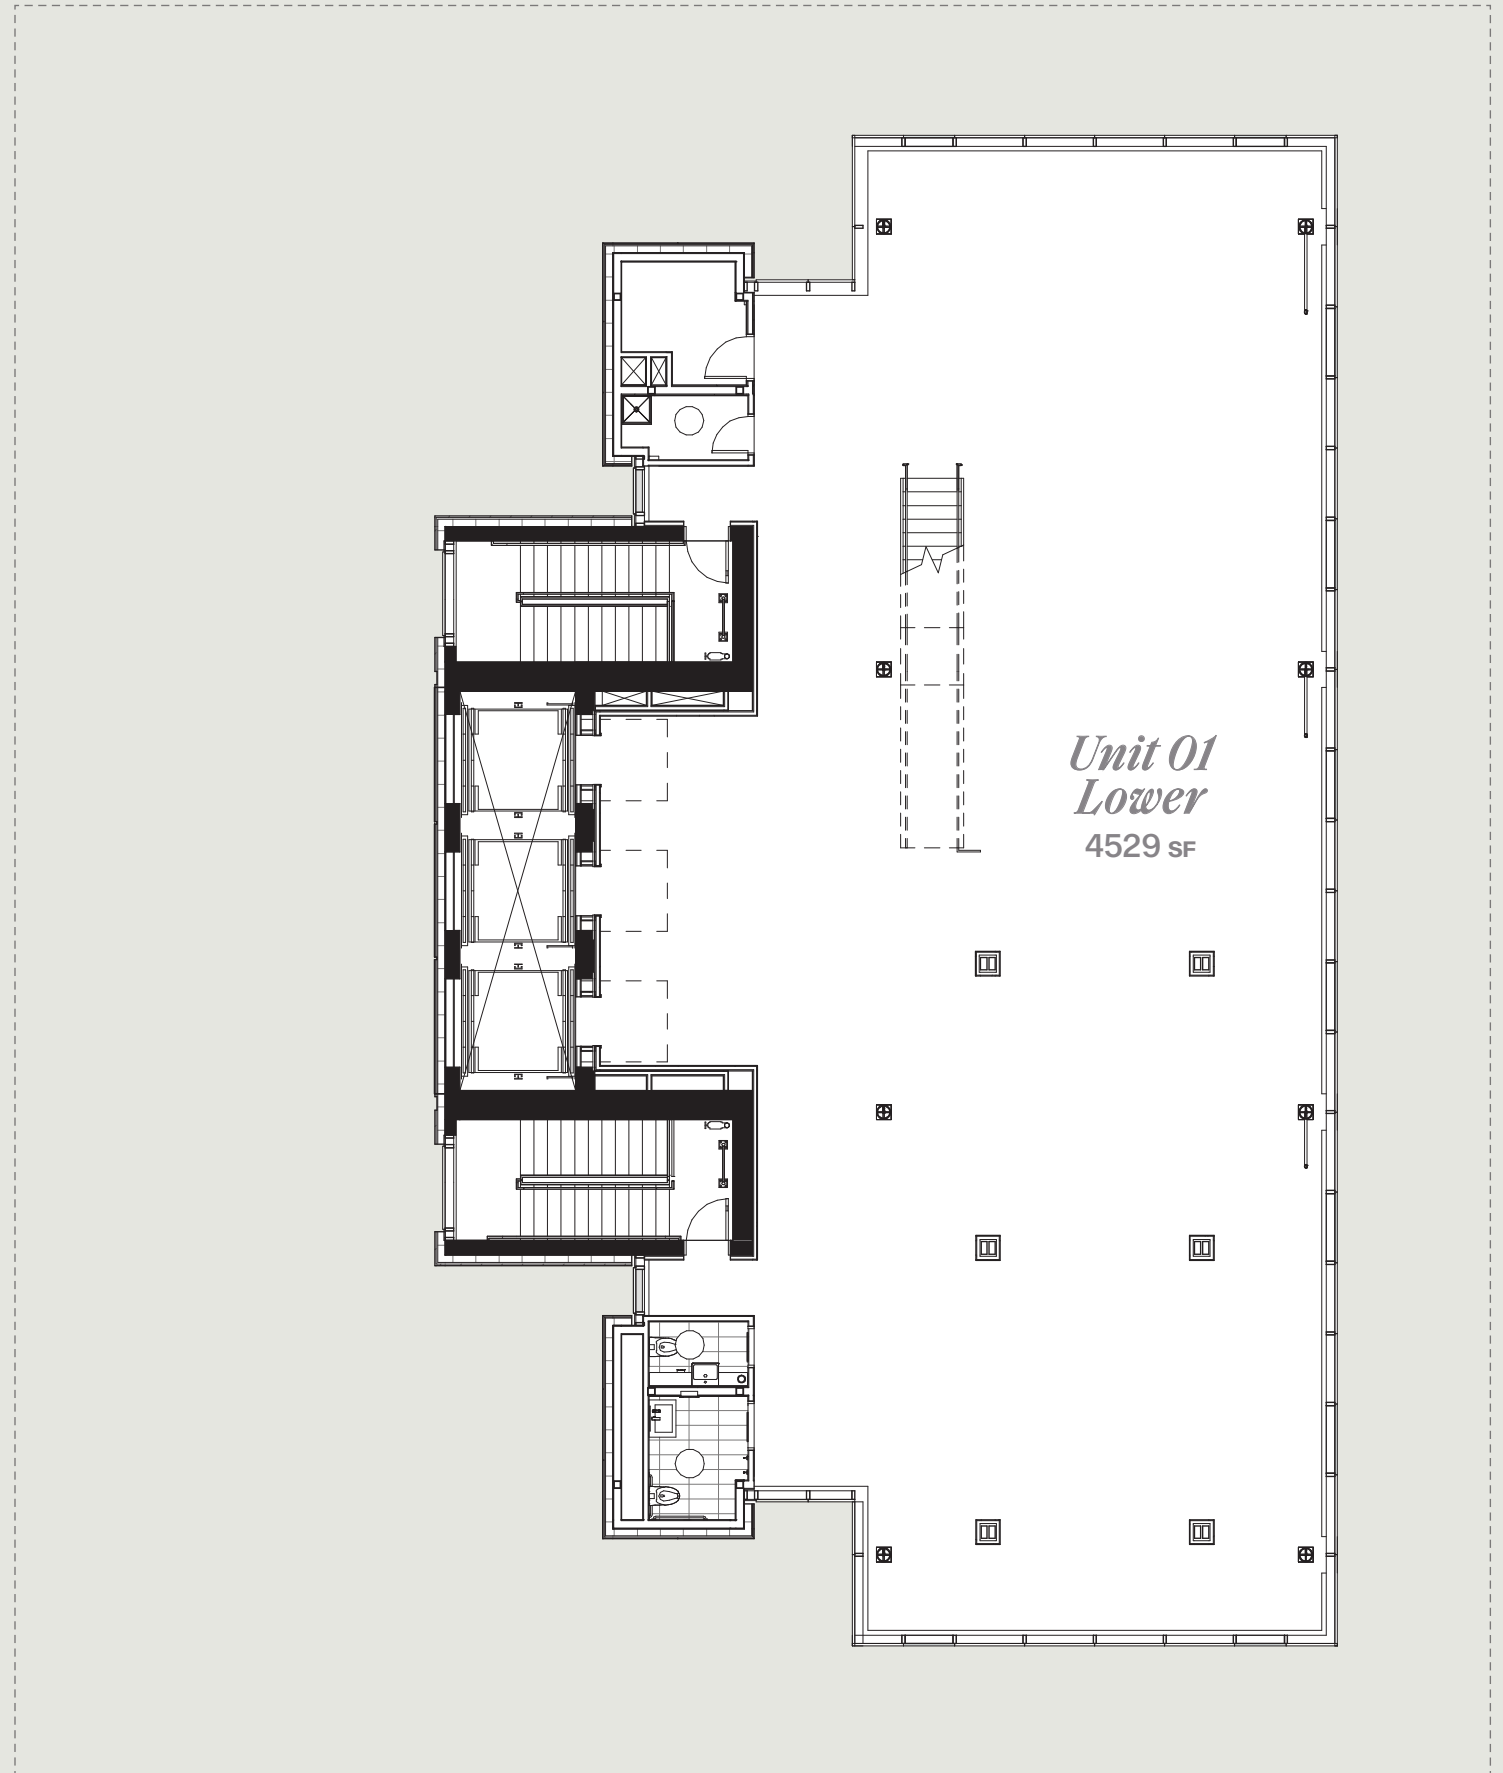

LEVEL 02

TERRACE

Full Plate

LEVEL 03-05

Boutique Units

LEVEL 03-05

LEVEL 06

AMENITY &

TERRACE

Full Plate

profile **ROBSON**

Floorplates

LEVEL 07-11

Boutique Units

[See Virtual Walkthrough](#) →

LEVEL 07-11

[See Virtual Walkthrough](#) →

LEVEL 12

[See Virtual Walkthrough](#) →

LEVEL 12

MEZZANINE

Boutique Unit 745 SF

profile **ROBSON**

PROFESSIONAL SERVICES

Test Fits

Boutique Unit 533 SF

profile **ROBSON**

CREATIVE
STUDIO

Test Fits

Boutique Unit 1,280 SF

profile **ROBSON**

REAL ESTATE SERVICES