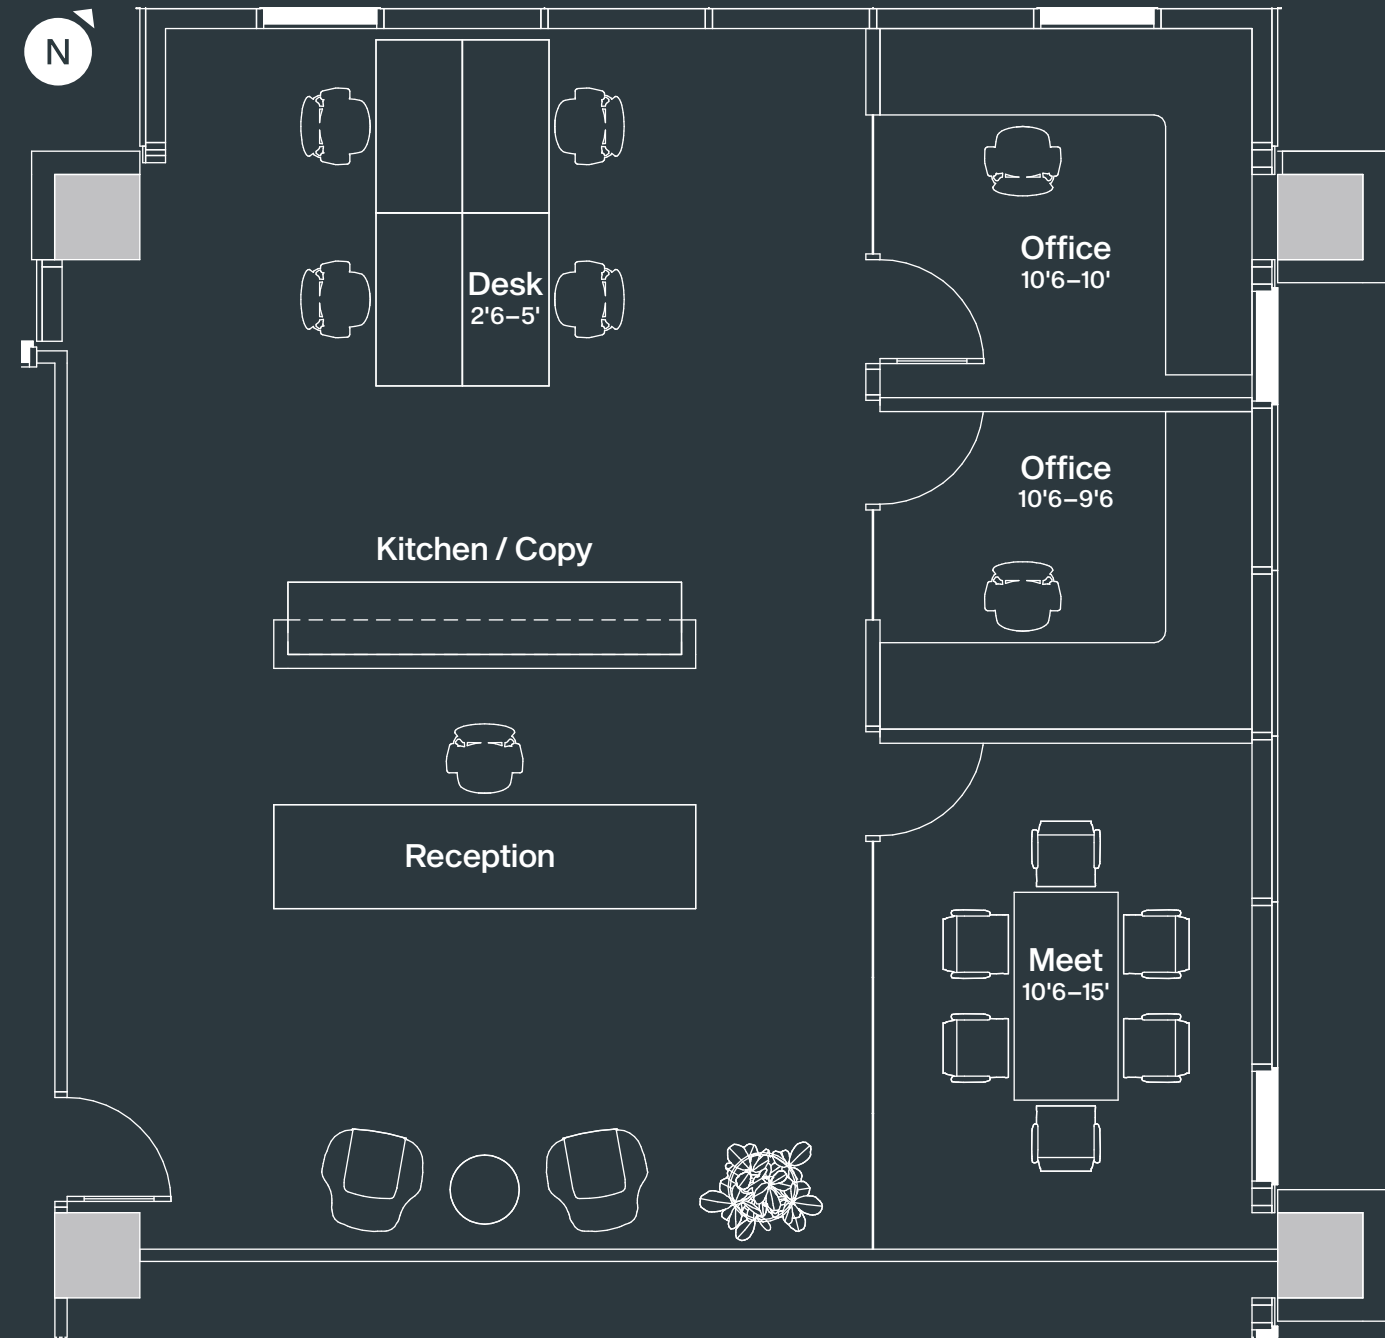

LEVEL 02

TERRACE

Full Plate

LEVEL 03-05

Boutique Units

LEVEL 03-05

LEVEL 06

AMENITY &

TERRACE

Full Plate

profile **ROBSON**

Floorplates

LEVEL 07-11

Boutique Units

[See Virtual Walkthrough](#) →

LEVEL 07-11

[See Virtual Walkthrough](#) →

LEVEL 12

[See Virtual Walkthrough](#) →

LEVEL 12

MEZZANINE

Boutique Unit 745 SF

profile **ROBSON**

PROFESSIONAL SERVICES

Test Fits

Boutique Unit 533 SF

profile **ROBSON**

CREATIVE
STUDIO

Test Fits

Boutique Unit 1,280 SF

profile **ROBSON**

REAL ESTATE SERVICES