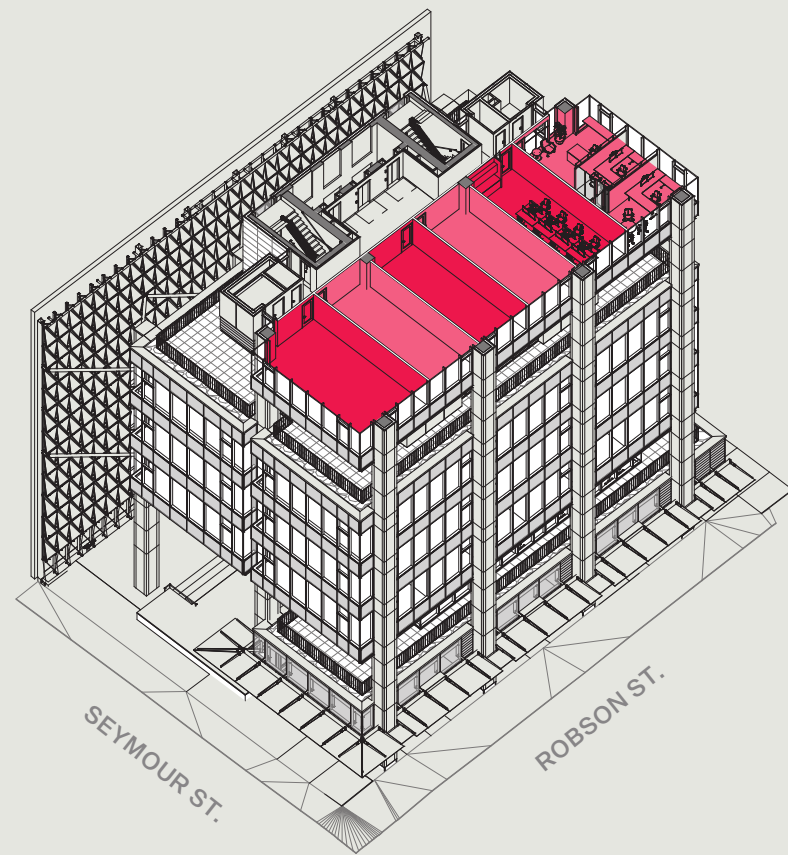

LEVEL 02

TERRACE

Full Plate

LEVEL 03-05

Boutique Units

LEVEL 03-05

LEVEL 06

AMENITY &

TERRACE

Full Plate

profile **ROBSON**

Floorplates

LEVEL 07-11

Boutique Units

[See Virtual Walkthrough](#) →

LEVEL 07-11

[See Virtual Walkthrough](#) →

LEVEL 12

[See Virtual Walkthrough](#) →

LEVEL 12

MEZZANINE

Boutique Unit 745 SF

profile **ROBSON**

PROFESSIONAL SERVICES

Test Fits

Boutique Unit 533 SF

profile **ROBSON**

CREATIVE
STUDIO

Test Fits

Boutique Unit 1,280 SF

profile **ROBSON**

REAL ESTATE SERVICES