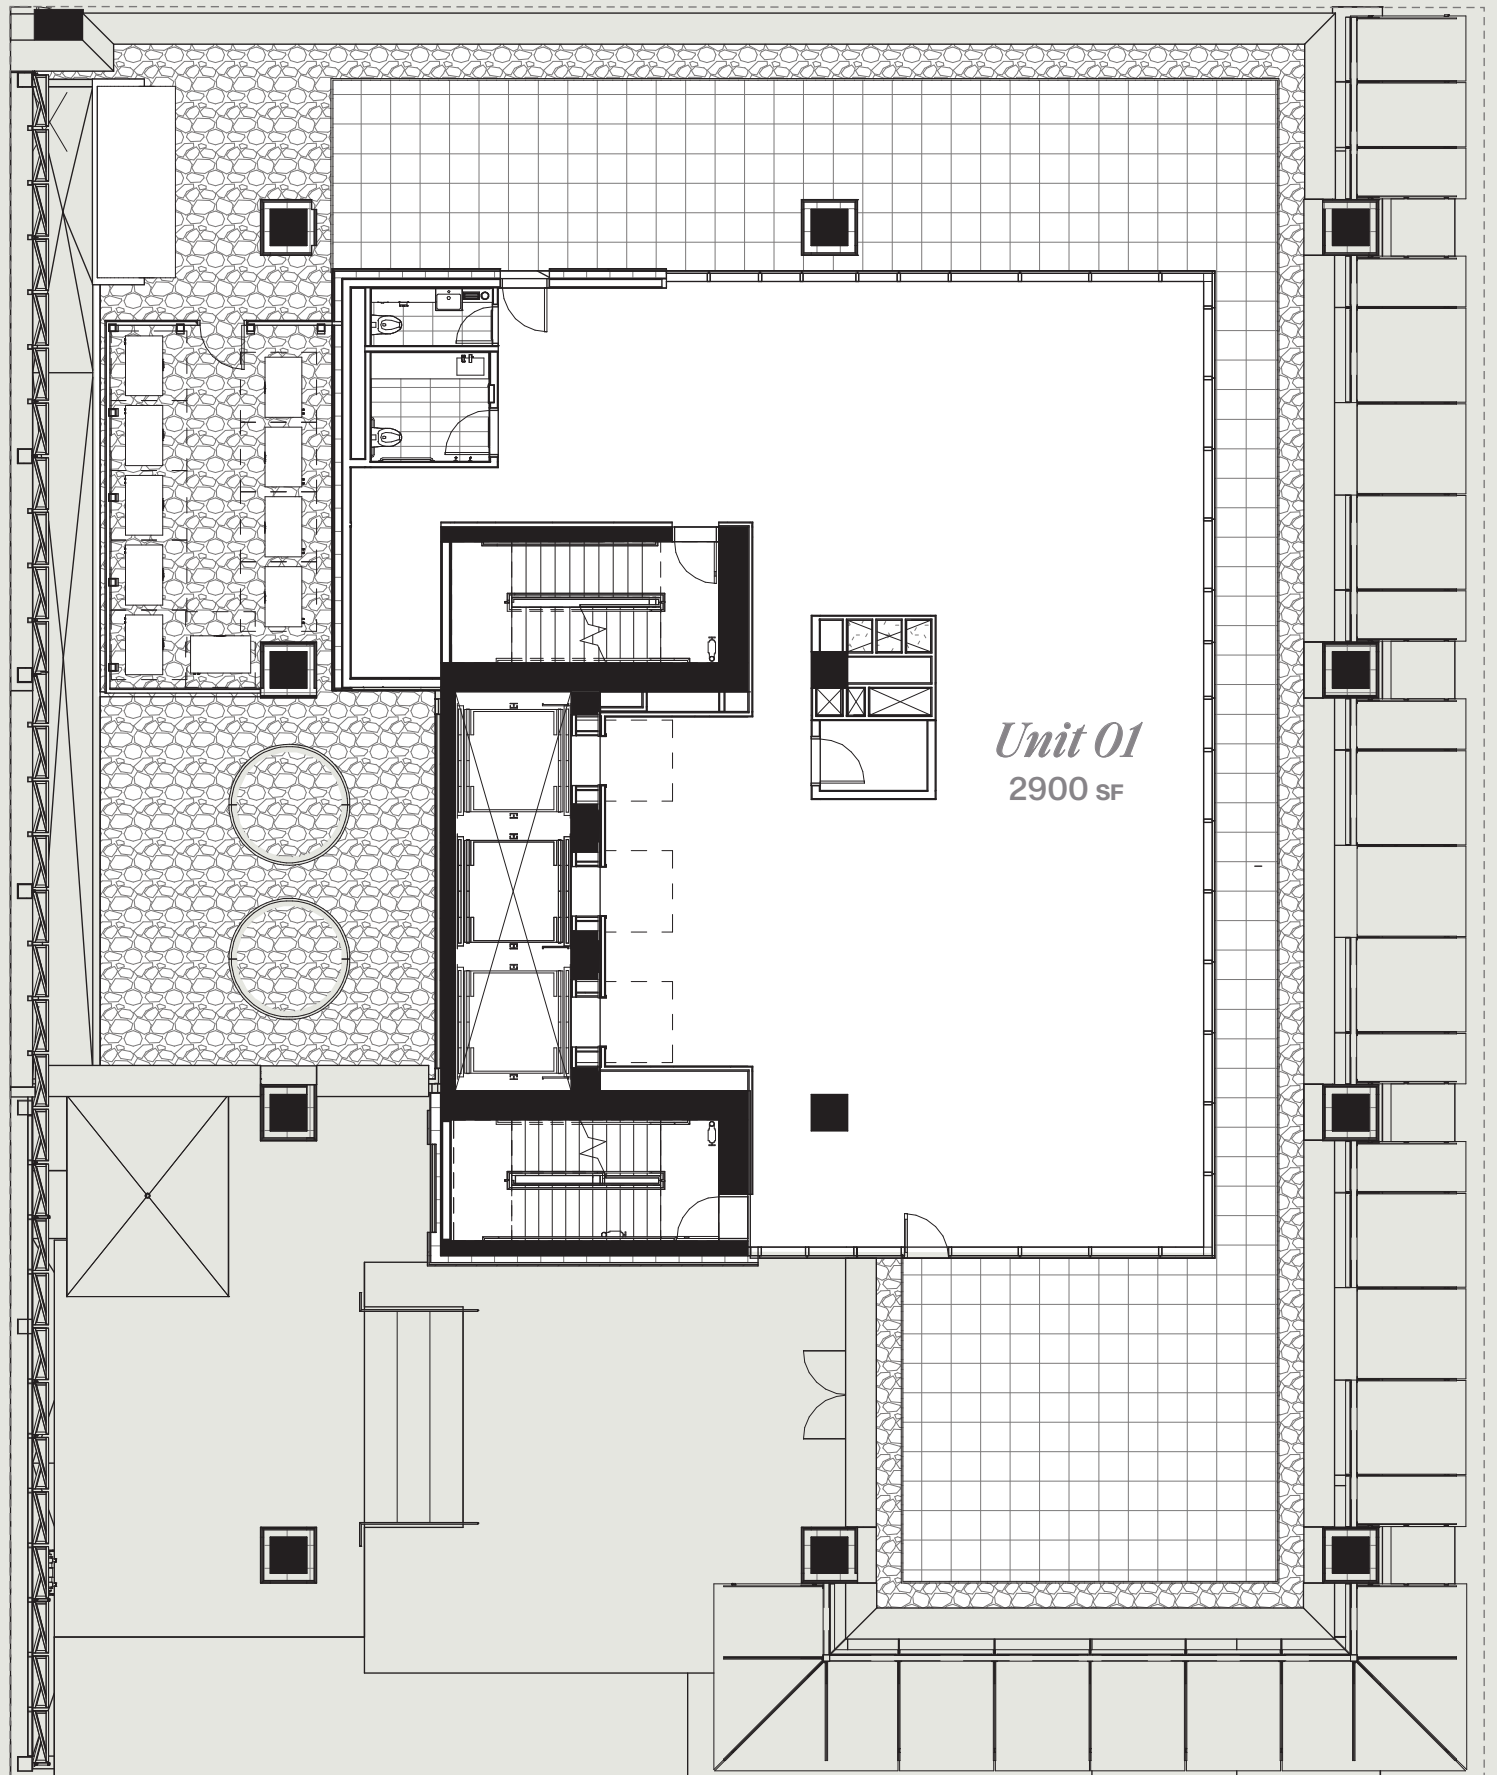

LEVEL 02

TERRACE

Full Plate

LEVEL 03-05

Boutique Units

LEVEL 03-05

LEVEL 06

AMENITY &

TERRACE

Full Plate

profile **ROBSON**

Floorplates

LEVEL 07-11

Boutique Units

[See Virtual Walkthrough](#) →

LEVEL 07-11

[See Virtual Walkthrough](#) →

LEVEL 12

[See Virtual Walkthrough](#) →

LEVEL 12

MEZZANINE

Boutique Unit 745 SF

profile **ROBSON**

PROFESSIONAL SERVICES

Test Fits

Boutique Unit 533 SF

profile **ROBSON**

CREATIVE
STUDIO

Test Fits

Boutique Unit 1,280 SF

profile **ROBSON**

REAL ESTATE SERVICES