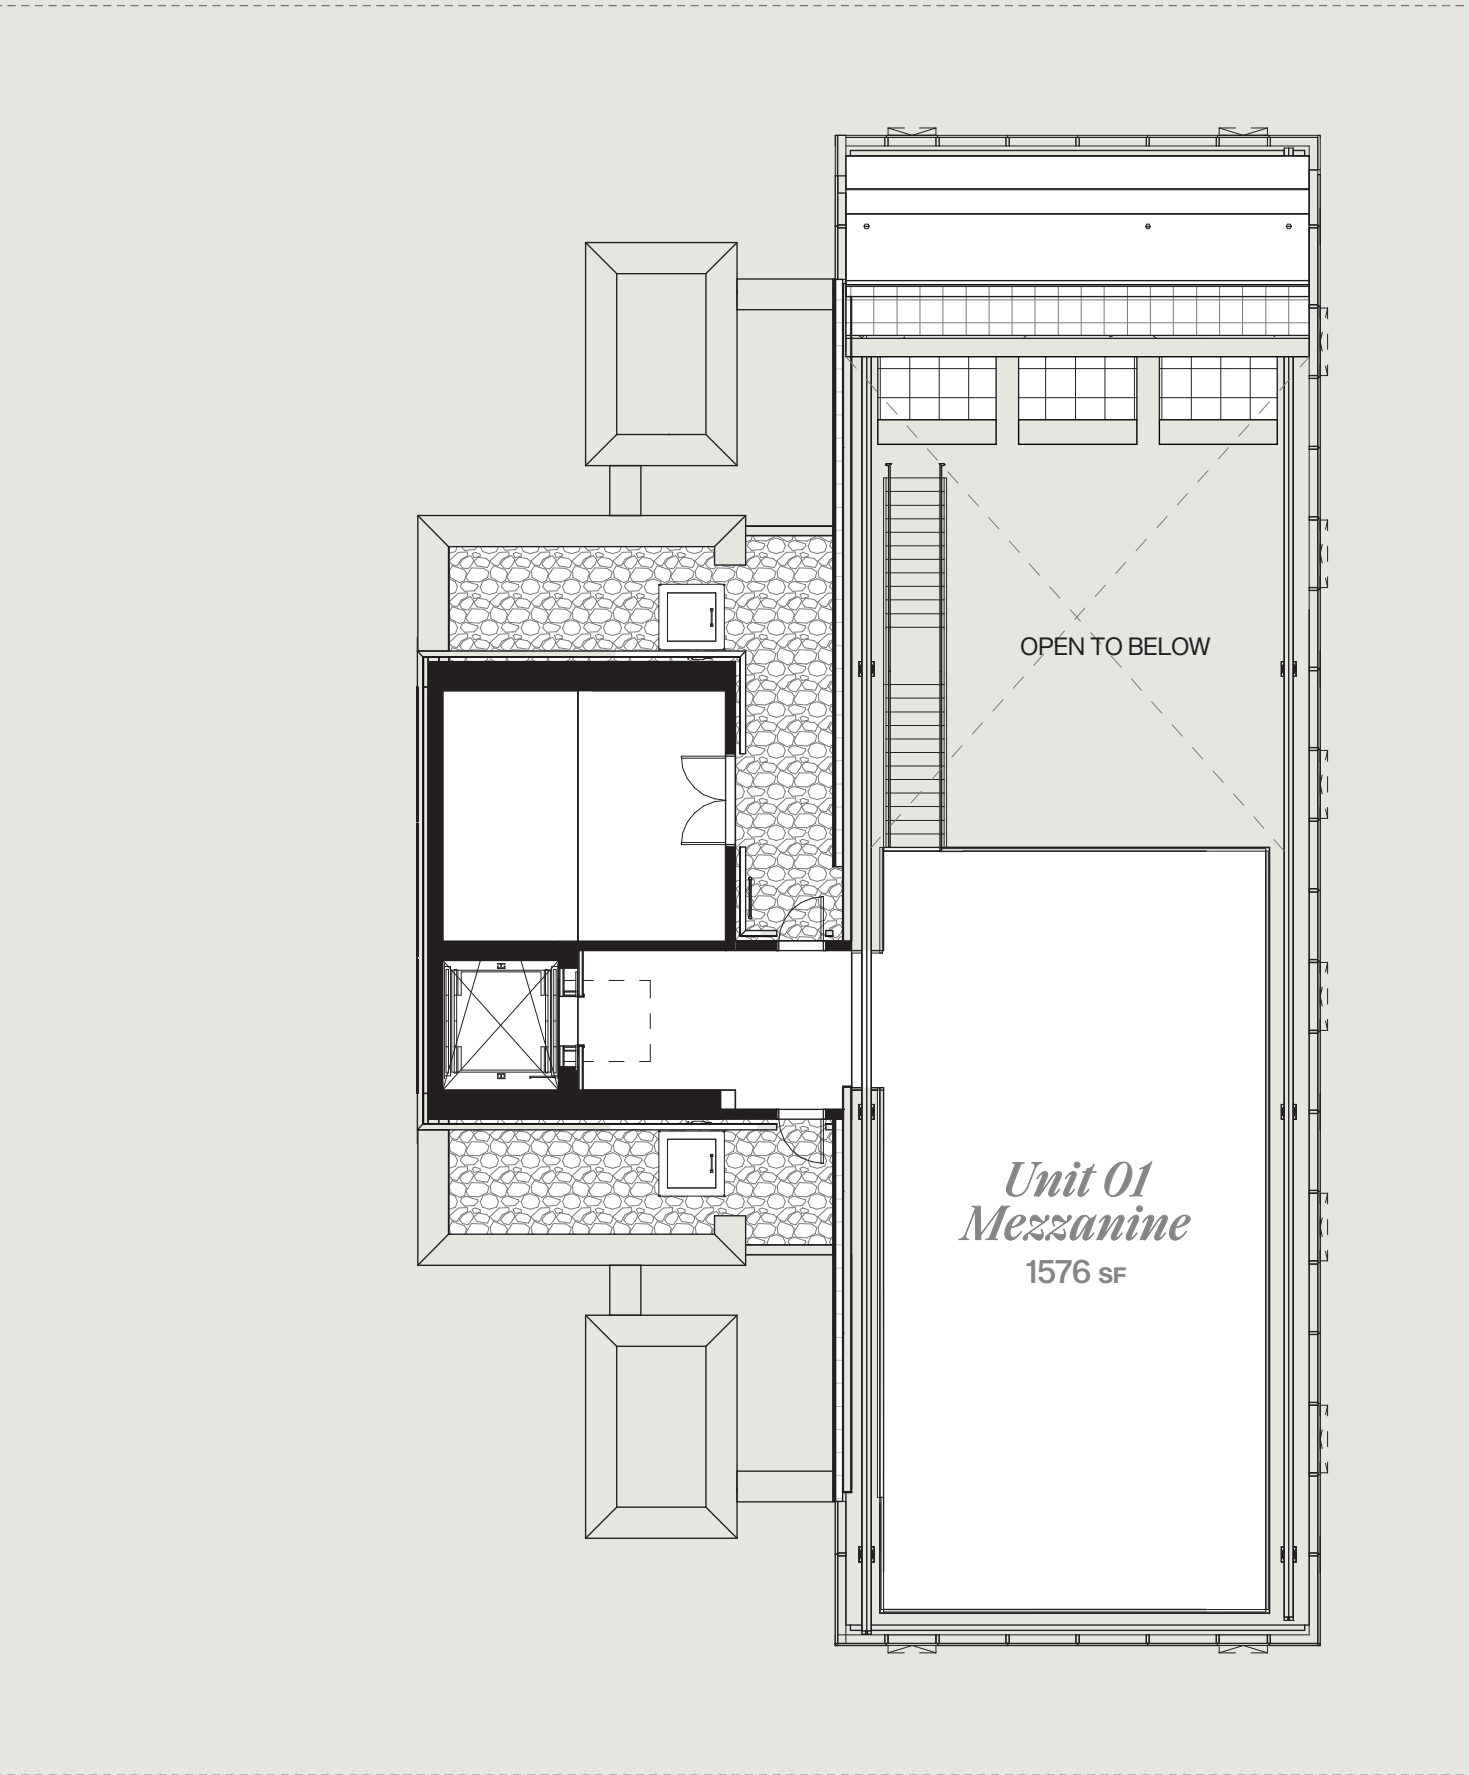

LEVEL 02

TERRACE

Full Plate

LEVEL 03-05

Boutique Units

LEVEL 03-05

LEVEL 06

AMENITY &

TERRACE

Full Plate

profile **ROBSON**

Floorplates

LEVEL 07-11

Boutique Units

[See Virtual Walkthrough](#) →

LEVEL 07-11

[See Virtual Walkthrough](#) →

LEVEL 12

[See Virtual Walkthrough](#) →

LEVEL 12

MEZZANINE

Boutique Unit 745 SF

profile **ROBSON**

PROFESSIONAL SERVICES

Test Fits

Boutique Unit 533 SF

profile **ROBSON**

CREATIVE
STUDIO

Test Fits

Boutique Unit 1,280 SF

profile **ROBSON**

REAL ESTATE SERVICES