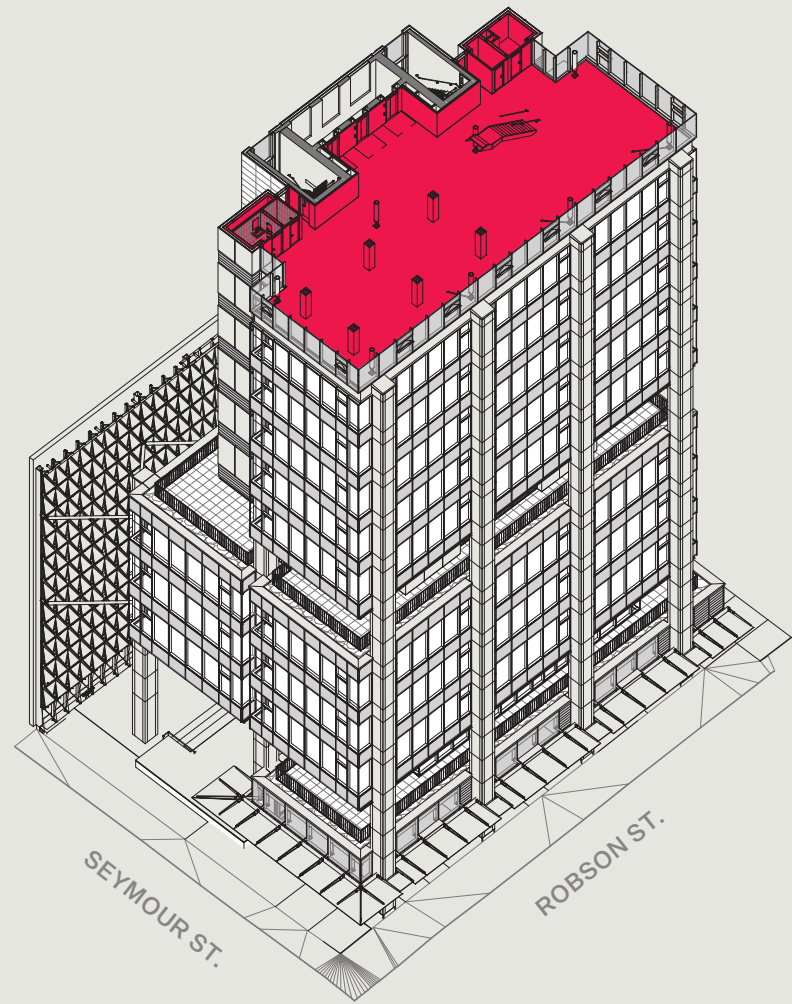

LEVEL 02

TERRACE

Full Plate

LEVEL 03-05

Boutique Units

LEVEL 03-05

LEVEL 06

AMENITY &

TERRACE

Full Plate

profile **ROBSON**

Floorplates

LEVEL 07-11

Boutique Units

[See Virtual Walkthrough](#) →

LEVEL 07-11

[See Virtual Walkthrough](#) →

LEVEL 12

[See Virtual Walkthrough](#) →

LEVEL 12

MEZZANINE

Boutique Unit 745 SF

profile **ROBSON**

PROFESSIONAL SERVICES

Test Fits

Boutique Unit 533 SF

profile **ROBSON**

CREATIVE
STUDIO

Test Fits

Boutique Unit 1,280 SF

profile **ROBSON**

REAL ESTATE SERVICES